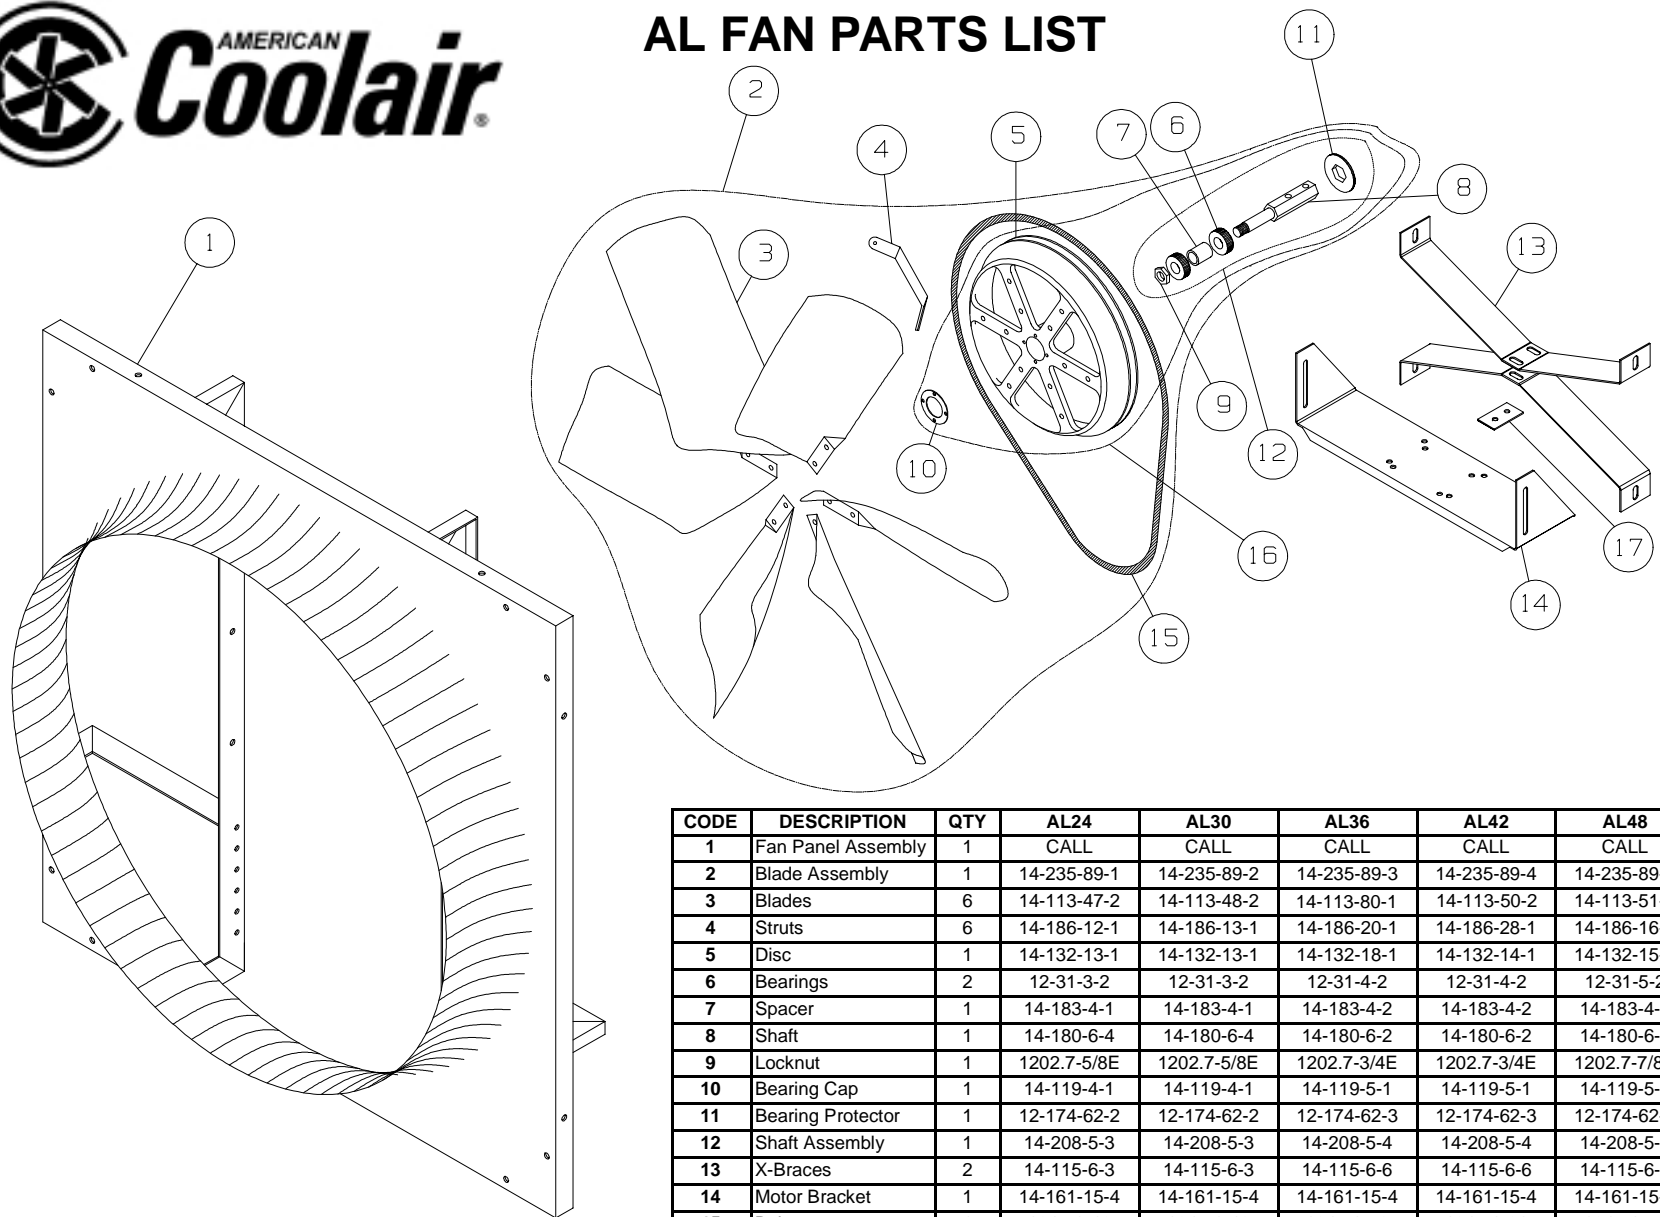

# AL FAN PARTS LIST

| CODE | DESCRIPTION        | QTY | AL24        | AL30        | AL36        | AL42        | AL48        | AL54         |
|------|--------------------|-----|-------------|-------------|-------------|-------------|-------------|--------------|
| 1    | Fan Panel Assembly | 1   | CALL        | CALL        | CALL        | CALL        | CALL        | CALL         |
| 2    | Blade Assembly     | 1   | 14-235-89-1 | 14-235-89-2 | 14-235-89-3 | 14-235-89-4 | 14-235-89-5 | 14-235-89-6  |
| 3    | Blades             | 6   | 14-113-47-2 | 14-113-48-2 | 14-113-80-1 | 14-113-50-2 | 14-113-51-2 | 14-113-52-2  |
| 4    | Struts             | 6   | 14-186-12-1 | 14-186-13-1 | 14-186-20-1 | 14-186-28-1 | 14-186-16-1 | 14-186-18-1  |
| 5    | Disc               | 1   | 14-132-13-1 | 14-132-13-1 | 14-132-18-1 | 14-132-14-1 | 14-132-15-1 | 14-132-15-1  |
| 6    | Bearings           | 2   | 12-31-3-2   | 12-31-3-2   | 12-31-4-2   | 12-31-4-2   | 12-31-5-2   | 12-31-5-2    |
| 7    | Spacer             | 1   | 14-183-4-1  | 14-183-4-1  | 14-183-4-2  | 14-183-4-2  | 14-183-4-3  | 14-183-4-3   |
| 8    | Shaft              | 1   | 14-180-6-4  | 14-180-6-4  | 14-180-6-2  | 14-180-6-2  | 14-180-6-3  | 14-180-6-3   |
| 9    | Locknut            | 1   | 1202.7-5/8E | 1202.7-5/8E | 1202.7-3/4E | 1202.7-3/4E | 1202.7-7/8E | 1202.7-7/8E  |
| 10   | Bearing Cap        | 1   | 14-119-4-1  | 14-119-4-1  | 14-119-5-1  | 14-119-5-1  | 14-119-5-1  | 14-119-5-1   |
| 11   | Bearing Protector  | 1   | 12-174-62-2 | 12-174-62-2 | 12-174-62-3 | 12-174-62-3 | 12-174-62-3 | 12-174-62-3  |
| 12   | Shaft Assembly     | 1   | 14-208-5-3  | 14-208-5-3  | 14-208-5-4  | 14-208-5-4  | 14-208-5-5  | 14-208-5-5   |
| 13   | X-Braces           | 2   | 14-115-6-3  | 14-115-6-3  | 14-115-6-6  | 14-115-6-6  | 14-115-6-6  | 14-115-6-3   |
| 14   | Motor Bracket      | 1   | 14-161-15-4 | 14-161-15-4 | 14-161-15-4 | 14-161-15-4 | 14-161-15-4 | 14-161-168-2 |
| 15   | Belt               | 1   | 1247.1-46   | 1247.1-48   | 1247.1-58   | 1247.1-61   | 1247.1-71   | 1247.1-75    |
| 16   | Disc Assembly      | 1   | 14-229-10-2 | 14-229-10-2 | 14-229-10-3 | 14-229-10-5 | 14-229-10-7 | 14-229-10-7  |
| 17   | Shim               | 1   | _____       | _____       | _____       | _____       | _____       | 14-160-103-1 |